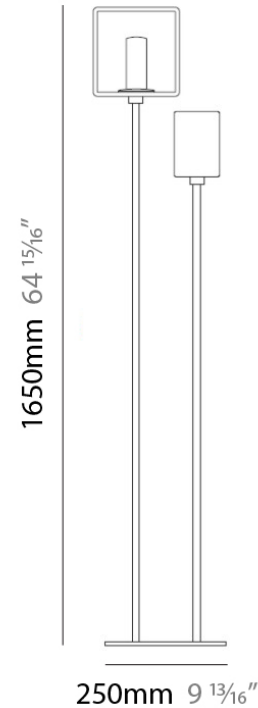

DOMINO PORTABLE

D84082

PROJECT

TYPE

NOTES

QUANTITY

DATE

GENERAL

Series: Domino

Brand: Panzeri

Division: Design

Mounting Type: Portable

Mounting Location: Floor

Subcategory: Floor

PHYSICAL

Shape: Cube

Length (mm): 250

Length (in): 9 1/4"

Width (mm): 160

Width (in): 6 3/4"

Height (mm): 1650

Height (in): 65

Light Distribution: Omnidirectional

Weight (kg): 0.5

Weight (lbs): 1

Diffuser: White & White Blown Glass

Fixture Finish: Metallic Gray

Fixture Material: Glass / Aluminum

ELECTRICAL

Number of Lamps: 2

Lamp Type: LED Retrofit

Lamp Shape: T4

Bulb Included: Bulb Not Included

Total Output Wattage (W): 6

Max. Wattage Per Lamp (W): 3

Lamp Base: G9

Input Voltage (V): 120

LED

OPTICAL

RATINGS AND CERTIFICATIONS

Certified By: CSA Certified to UL and CSA Standards

IP rating: IP40