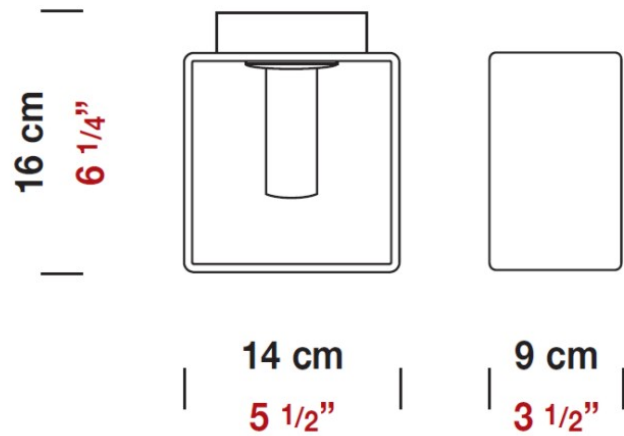

DOMINO SURFACE

D82036-WHI

PROJECT _____

TYPE _____

NOTES _____

QUANTITY _____

DATE _____

GENERAL

Series: Domino

Brand: Panzeri

Division: Design

Mounting Type: Surface

Mounting Location: Wall

Subcategory: Ambient

PHYSICAL

Shape: Rectangle

Length (mm): 140

Length (in): 5 1/2

Width (mm): 90

Width (in): 3 5/16

Height (mm): 160

Height (in): 6 3/16

Light Distribution: Direct / Indirect

Weight (kg): 1.23

Weight (lbs): 2.71

Diffuser: Matte White Blown Glass

Fixture Material: Glass / Aluminum

ELECTRICAL

Number of Lamps: 1

Lamp Type: LED Retrofit / Halogen

Bulb Included: Bulb Not Included

Max. Wattage Per Lamp (W): 3 / 35

Lamp Base: G9

Driver Included: No

LED

OPTICAL

RATINGS AND CERTIFICATIONS

Certified By: CSA Certified to UL and CSA Standards

IP rating: IP40