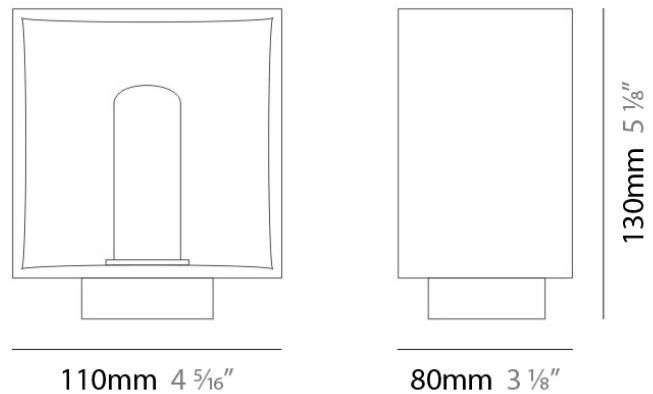

DOMINO PORTABLE

D84080

PROJECT	_____
TYPE	_____
NOTES	_____
QUANTITY	_____
DATE	_____

GENERAL

Series: Domino
Brand: Panzeri
Division: Design
Mounting Type: Portable
Mounting Location: Table
Subcategory: Table

PHYSICAL

Shape: Cube
Length (mm): 110
Length (in): 4 ⁵/₁₆
Width (mm): 80
Width (in): 3 ¹/₈
Height (mm): 130
Height (in): 5 ¹/₈
Light Distribution: Omnidirectional
Weight (kg): 1.23
Weight (lbs): 2.7
Diffuser: Black Blown Glass
Fixture Finish: Metallic Gray
Fixture Material: Glass / Aluminum

ELECTRICAL

Number of Lamps: 1
Lamp Type: LED Retrofit
Lamp Shape: T4
Bulb Included: Bulb Not Included
Total Output Wattage (W): 3
Max. Wattage Per Lamp (W): 3
Lamp Base: G9
Input Voltage (V): 120

LED

OPTICAL

RATINGS AND CERTIFICATIONS

Certified By: CSA Certified to UL and CSA Standards
IP rating: IP40