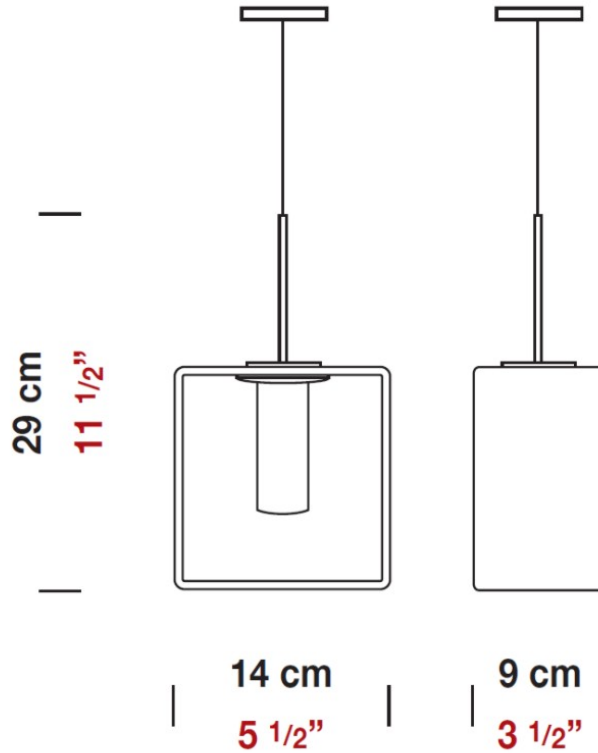

DOMINO SUSPENSION

D81048-BLK

PROJECT	
TYPE	
NOTES	
QUANTITY	
DATE	

GENERAL

Series: Domino
Brand: Panzeri
Division: Design
Mounting Type: Suspension
Mounting Location: Ceiling
Subcategory: Pendant

PHYSICAL

Length (mm): 140
Length (in): 5 1/2
Width (mm): 90
Width (in): 3 9/16
Height (mm): 290
Height (in): 11 7/16
Max. Overall Height (mm): 2290
Max. Overall Height (in): 90 3/16
Weight (kg): 1.23
Weight (lbs): 2.71
Diffuser: Black Blown Glass

ELECTRICAL

Number of Lamps: 1
Lamp Type: LED Retrofit / Halogen
Bulb Included: Bulb Not Included
Total Output Wattage (W): 13 / 60
Max. Wattage Per Lamp (W): 13 / 60
Lamp Base: G9

LED

OPTICAL

RATINGS AND CERTIFICATIONS

Certified By: CSA Certified to UL and CSA Standards
IP rating: IP20