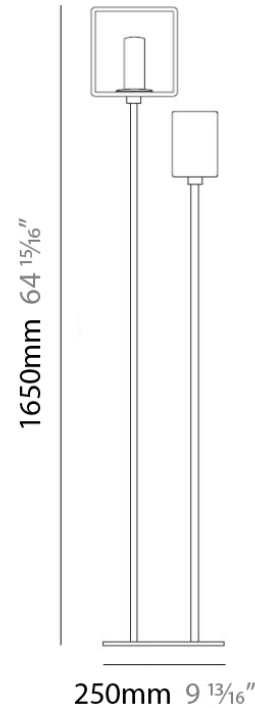

DOMINO PORTABLE

D84082

PROJECT _____

TYPE _____

NOTES _____

QUANTITY _____

DATE _____

GENERAL

Series: Domino
Brand: Panzeri
Division: Design
Mounting Type: Portable
Mounting Location: Floor
Subcategory: Floor

PHYSICAL

Shape: Cube
Length (mm): 250
Length (in): 9 1/4
Width (mm): 160
Width (in): 6 3/4
Height (mm): 1650
Height (in): 65
Light Distribution: Omnidirectional
Weight (kg): 0.5
Weight (lbs): 1
Diffuser: White & White Blown Glass
Fixture Finish: Metallic Gray
Fixture Material: Glass / Aluminum

ELECTRICAL

Number of Lamps: 2
Lamp Type: LED Retrofit
Lamp Shape: T4
Bulb Included: Bulb Not Included
Total Output Wattage (W): 6
Max. Wattage Per Lamp (W): 3
Lamp Base: G9
Input Voltage (V): 120

LED

OPTICAL

RATINGS AND CERTIFICATIONS

Certified By: CSA Certified to UL and CSA Standards
IP rating: IP40