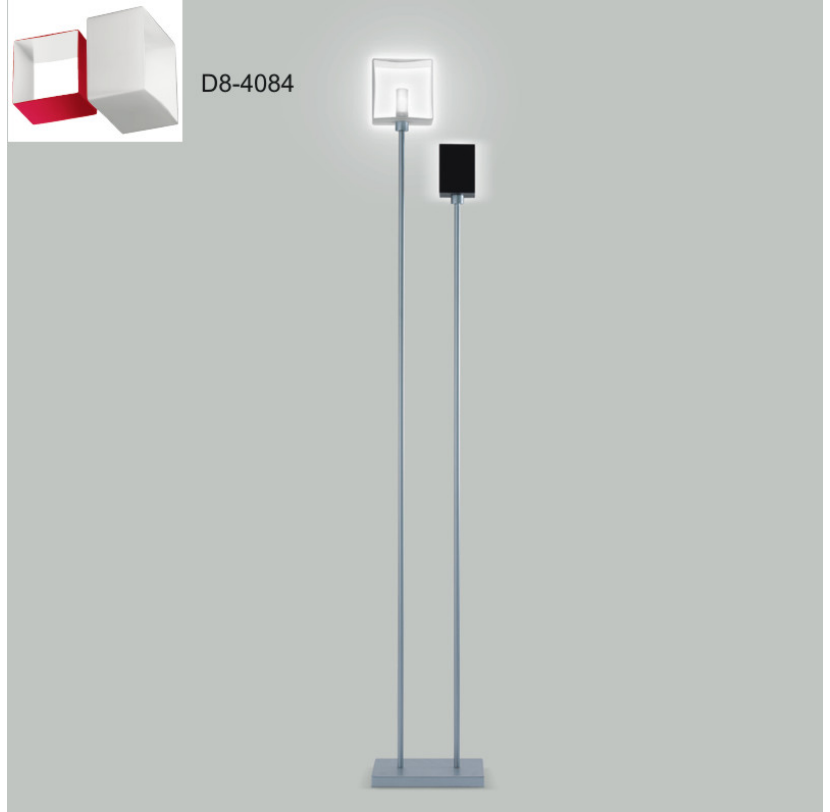

DOMINO PORTABLE

D84084

GENERAL

Series: Domino
Brand: Panzeri
Division: Design
Mounting Type: Portable
Mounting Location: Floor
Subcategory: Floor

PHYSICAL

Length (mm): 232
Length (in): 9 1/4
Width (mm): 165
Width (in): 6 1/2
Height (mm): 1650
Height (in): 65
Weight (kg): 1.23
Weight (lbs): 2.7
Diffuser: Matte White Printed Pyrex
Fixture Material: Metal

ELECTRICAL

Number of Lamps: 2
Lamp Type: LED Retrofit / Halogen
Lamp Shape: T10
Bulb Included: Bulb Not Included
Total Output Wattage (W): 28 / 120
Max. Wattage Per Lamp (W): 13 / 60
Lamp Base: G9
Input Voltage (V): 120

LED

OPTICAL

RATINGS AND CERTIFICATIONS

Certified By: CSA Certified to UL and CSA Standards
IP rating: IP40

PROJECT	
TYPE	
NOTES	
QUANTITY	
DATE